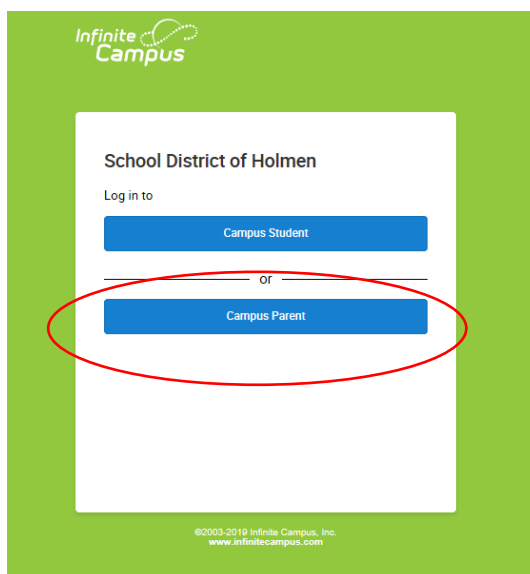

Log In with your Parent Username and Password

The screenshot shows the Infinite Campus login interface for the School District of Holmen. The page has a green header with the Infinite Campus logo and a 'Campus Parent' badge. The main content area is divided into two sections. On the left, the 'School District of Holmen' login form is circled in red. It includes fields for 'Parent Username' and 'Password', a blue 'Log In' button, and links for 'Forgot Password?', 'Forgot Username?', 'Help', 'Log in to Campus Student', and 'New User?'. On the right, the 'Announcements' section shows a dashed box with a minus sign and the text 'There are no district announcements.'. At the bottom, there is a copyright notice '©2003-2019 Infinite Campus, Inc. | Version: Campus.1925.3' and a language dropdown menu set to 'English'.