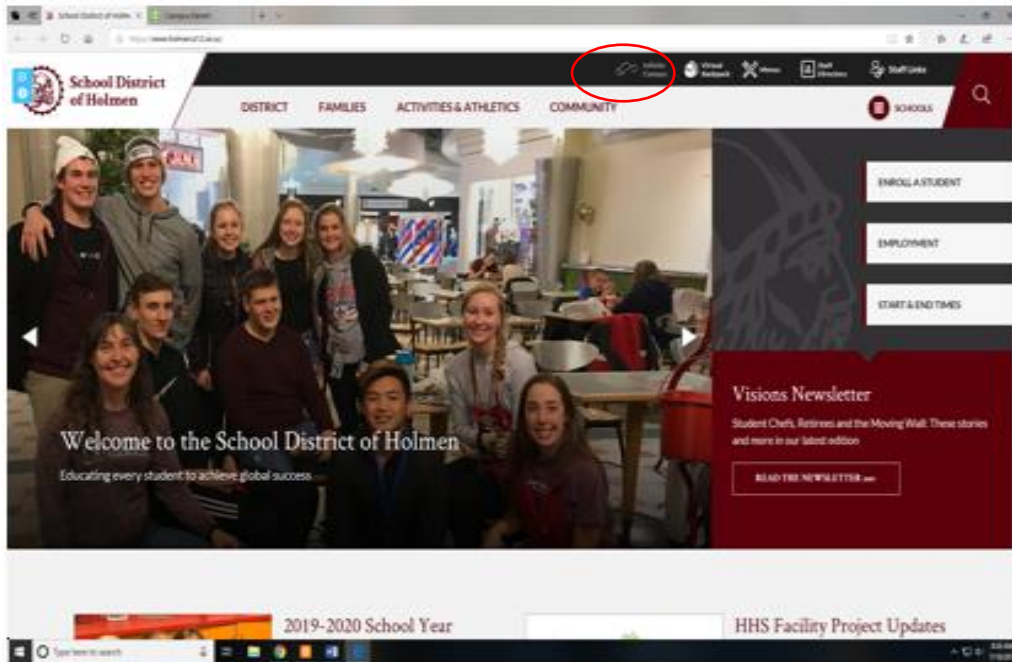

Directions for Finding Your Transportation Information

Go to the School District of Holmen Website: www.holmen.k12.wi.us

Click on Infinite Campus in the black bar area – top right